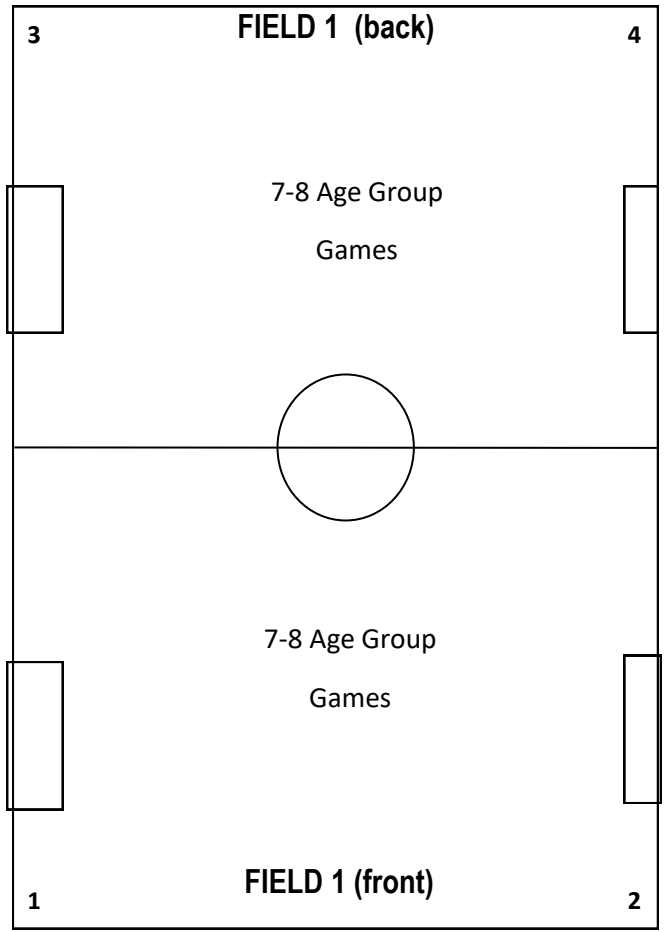

# GRASS FIELD LAYOUT FOR WISC/SHARKS REC SOCCER LEAGUE— Saturday Game Day Map

**COACHES SHED**

**WISC Rec Info. Desk**

**PARKING LOT**