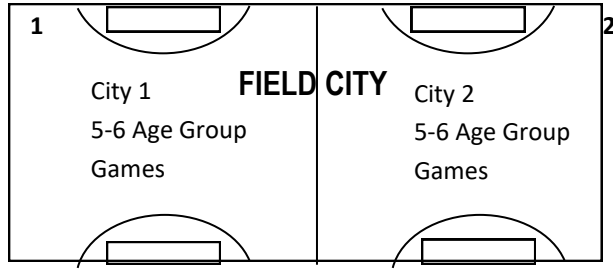

# GRASS FIELD LAYOUT FOR WISC/SHARKS REC SOCCER LEAGUE— Saturday Game Day Map

**COACHES SHED**

**WISC Rec Info. Desk**

**PARKING LOT**