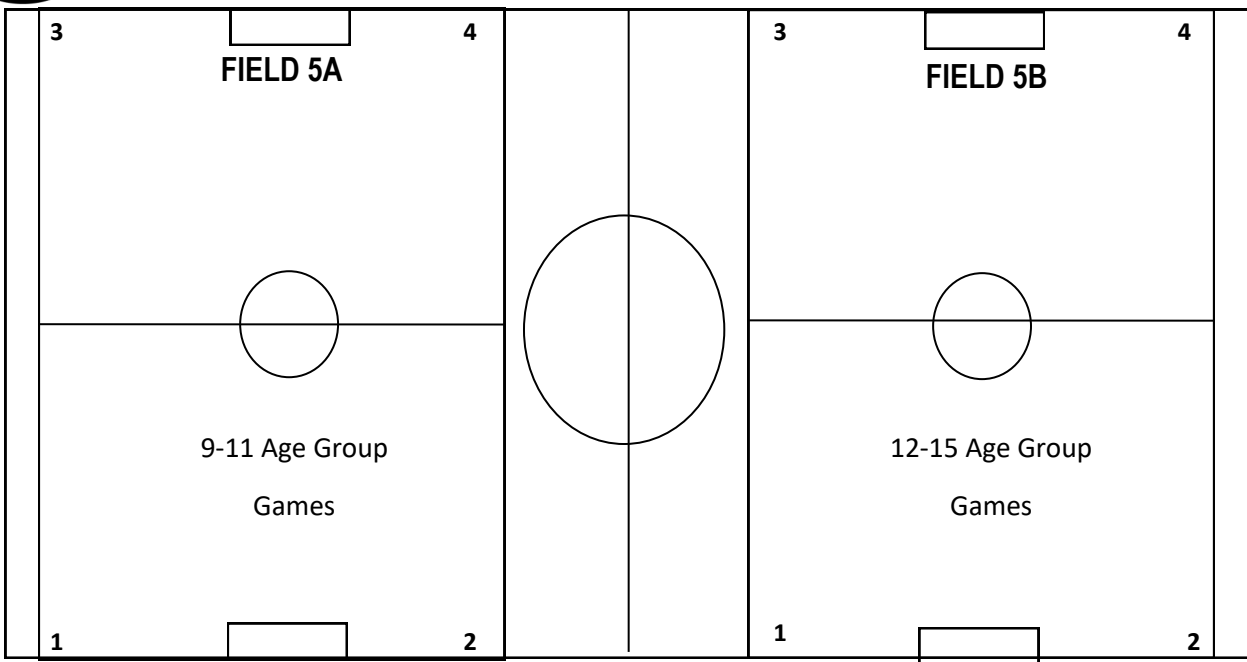

# GRASS FIELD LAYOUT FOR WISC/SHARKS REC SOCCER LEAGUE— Saturday Game Day Map

**COACHES SHED**

**WISC Rec Info. Desk**

**PARKING LOT**