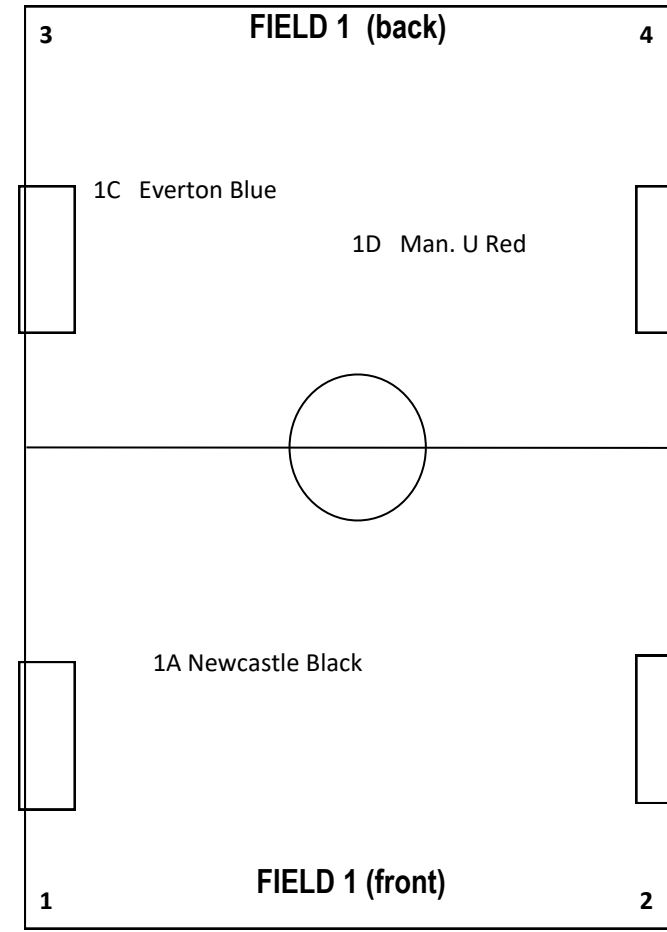

GRASS FIELD LAYOUT FOR WISC/SHARKS REC SOCCER LEAGUE— Monday Practice

COACHES SHED

WISC Rec Info. Desk

PARKING LOT