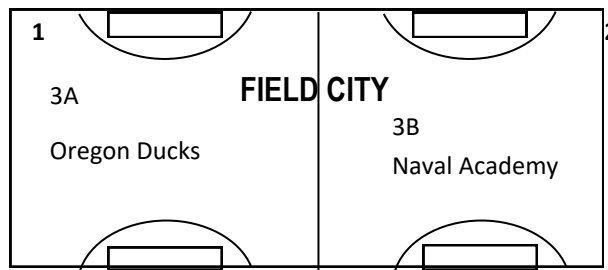

GRASS FIELD LAYOUT FOR WISC/SHARKS REC SOCCER LEAGUE— Monday Practice

COACHES SHED

WISC Rec Info. Desk

PARKING LOT