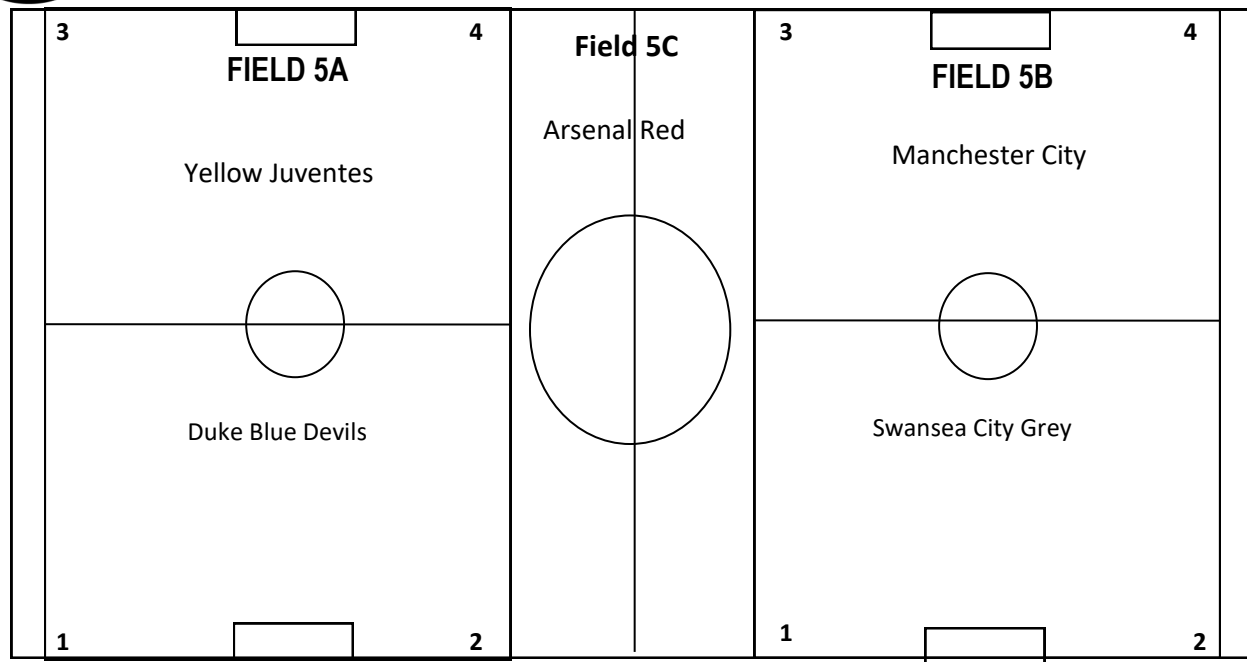

GRASS FIELD LAYOUT FOR WISC/SHARKS REC SOCCER LEAGUE— Monday Practice

COACHES SHED

WISC Rec Info. Desk

PARKING LOT