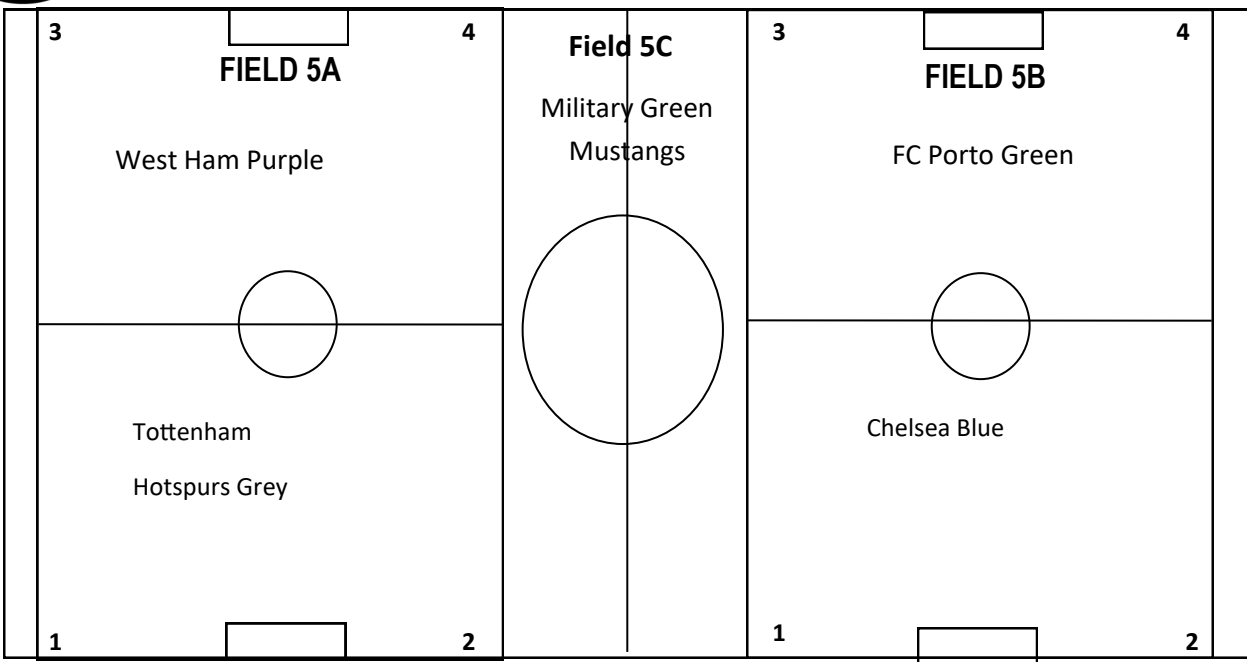

# GRASS FIELD LAYOUT FOR WISC/SHARKS REC SOCCER LEAGUE— Thursday Practice

**COACHES SHED**

**WISC Rec Info. Desk**

**PARKING LOT**