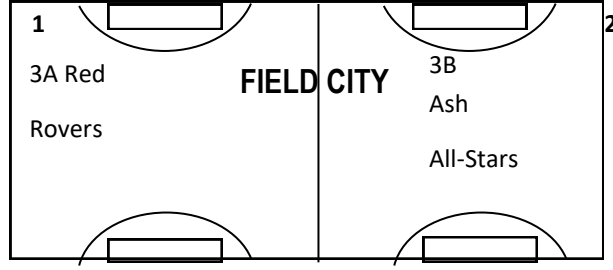

# GRASS FIELD LAYOUT FOR WISC/SHARKS REC SOCCER LEAGUE— Thursday Practice

**COACHES SHED**

**WISC Rec Info. Desk**

**PARKING LOT**