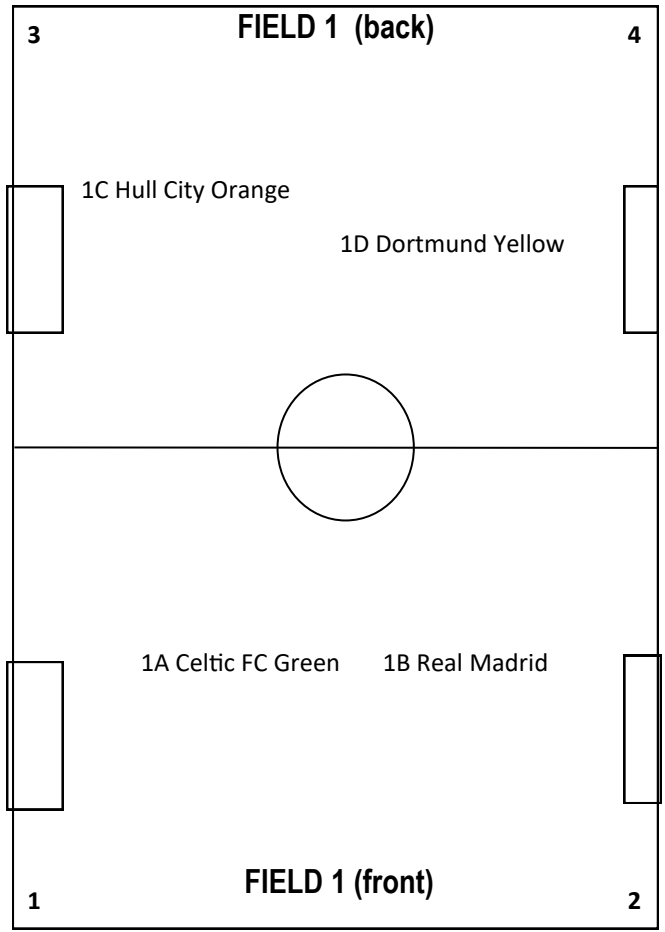

# GRASS FIELD LAYOUT FOR WISC/SHARKS REC SOCCER LEAGUE— Thursday Practice

**COACHES SHED**

**WISC Rec Info. Desk**

**PARKING LOT**