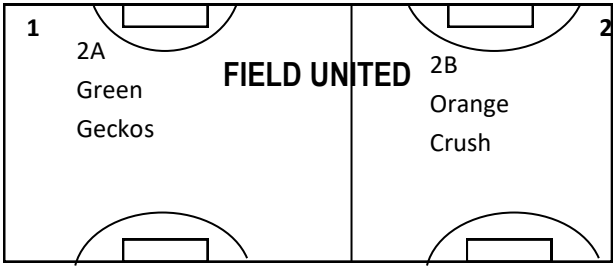

# GRASS FIELD LAYOUT FOR WISC/SHARKS REC SOCCER LEAGUE— Thursday Practice

**COACHES SHED**

**WISC Rec Info. Desk**

**PARKING LOT**