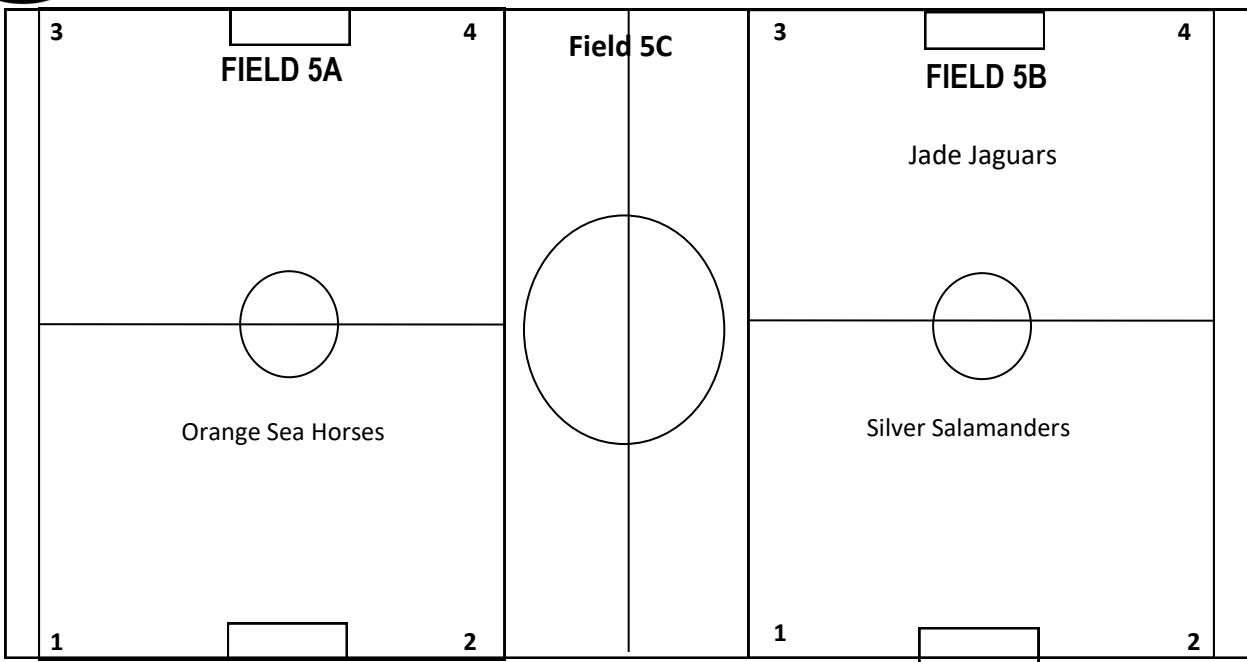

GRASS FIELD LAYOUT FOR WISC/SHARKS REC SOCCER LEAGUE— Tuesday Practice

COACHES SHED

WISC Rec Info. Desk

PARKING LOT