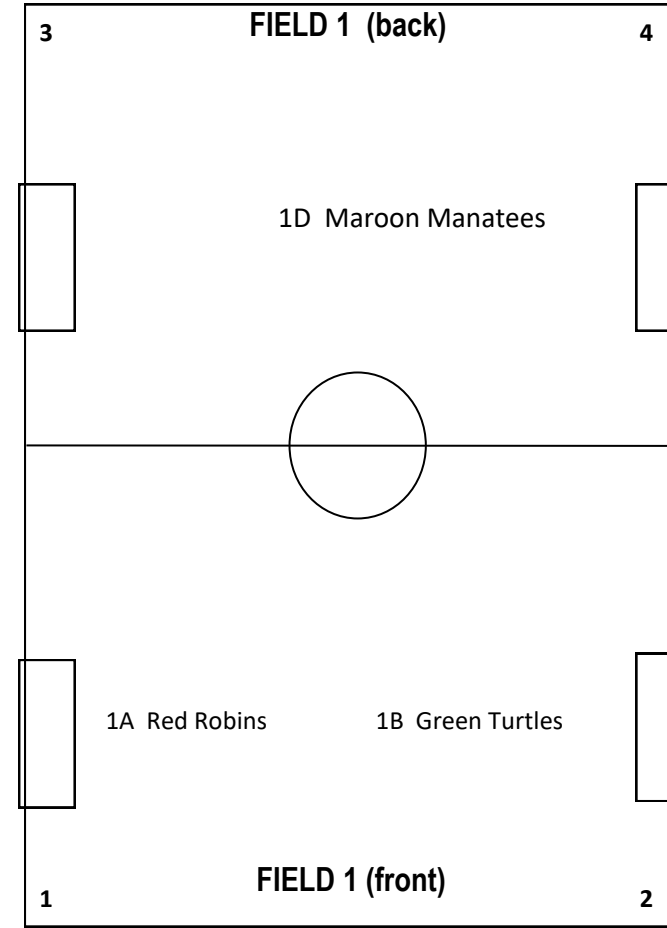

GRASS FIELD LAYOUT FOR WISC/SHARKS REC SOCCER LEAGUE— Wednesday Practice

COACHES SHED

WISC Rec Info. Desk

PARKING LOT