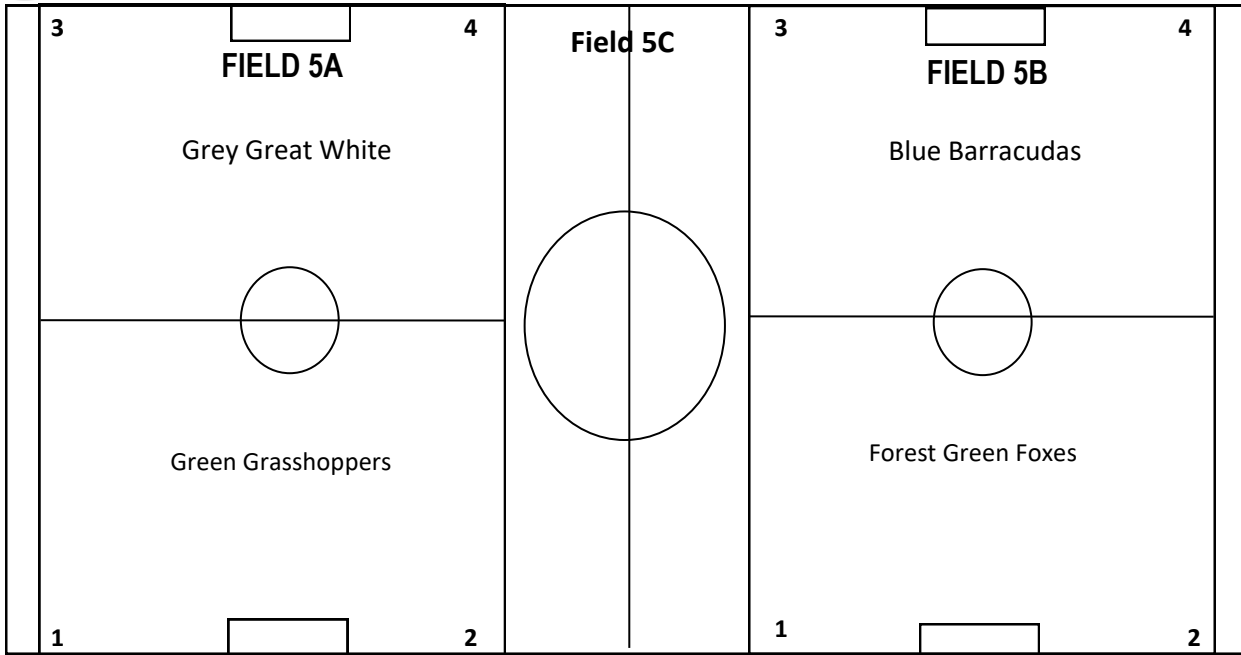

GRASS FIELD LAYOUT FOR WISC/SHARKS REC SOCCER LEAGUE— Wednesday Practice

COACHES SHED

WISC Rec Info. Desk

PARKING LOT