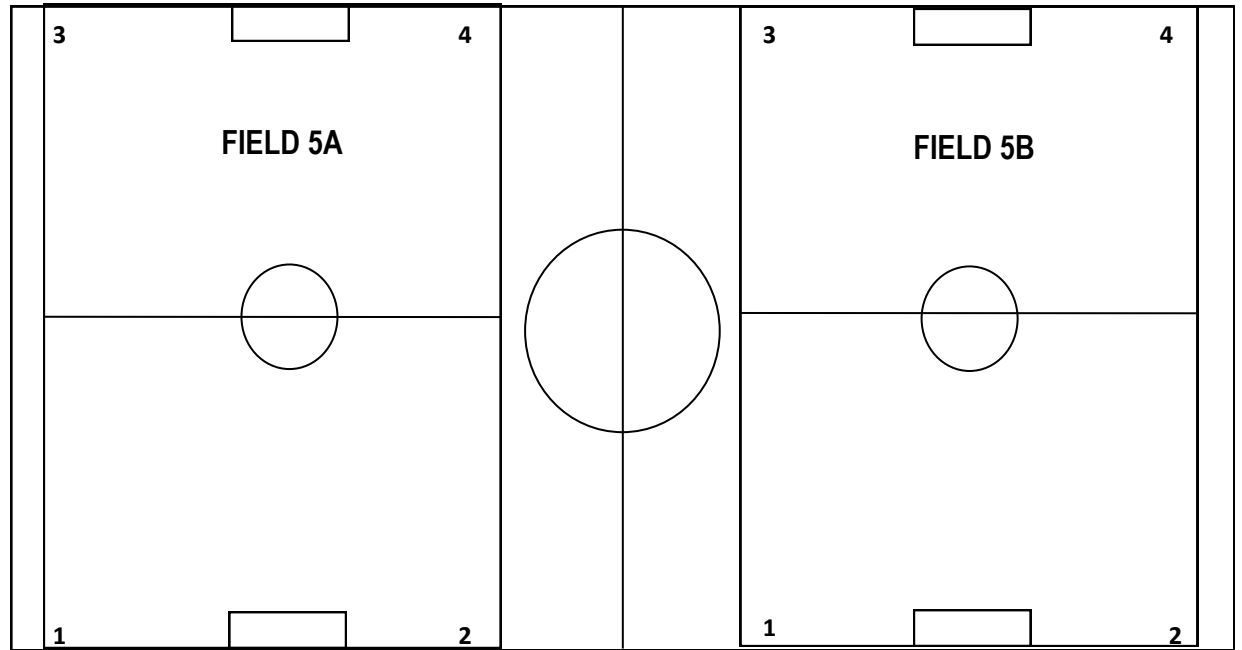

GRASS FIELD LAYOUT FOR WISC/SHARKS REC SOCCER LEAGUE— Game Day

WISC Rec
Info. Desk

COACHES
SHED

PARKING LOT