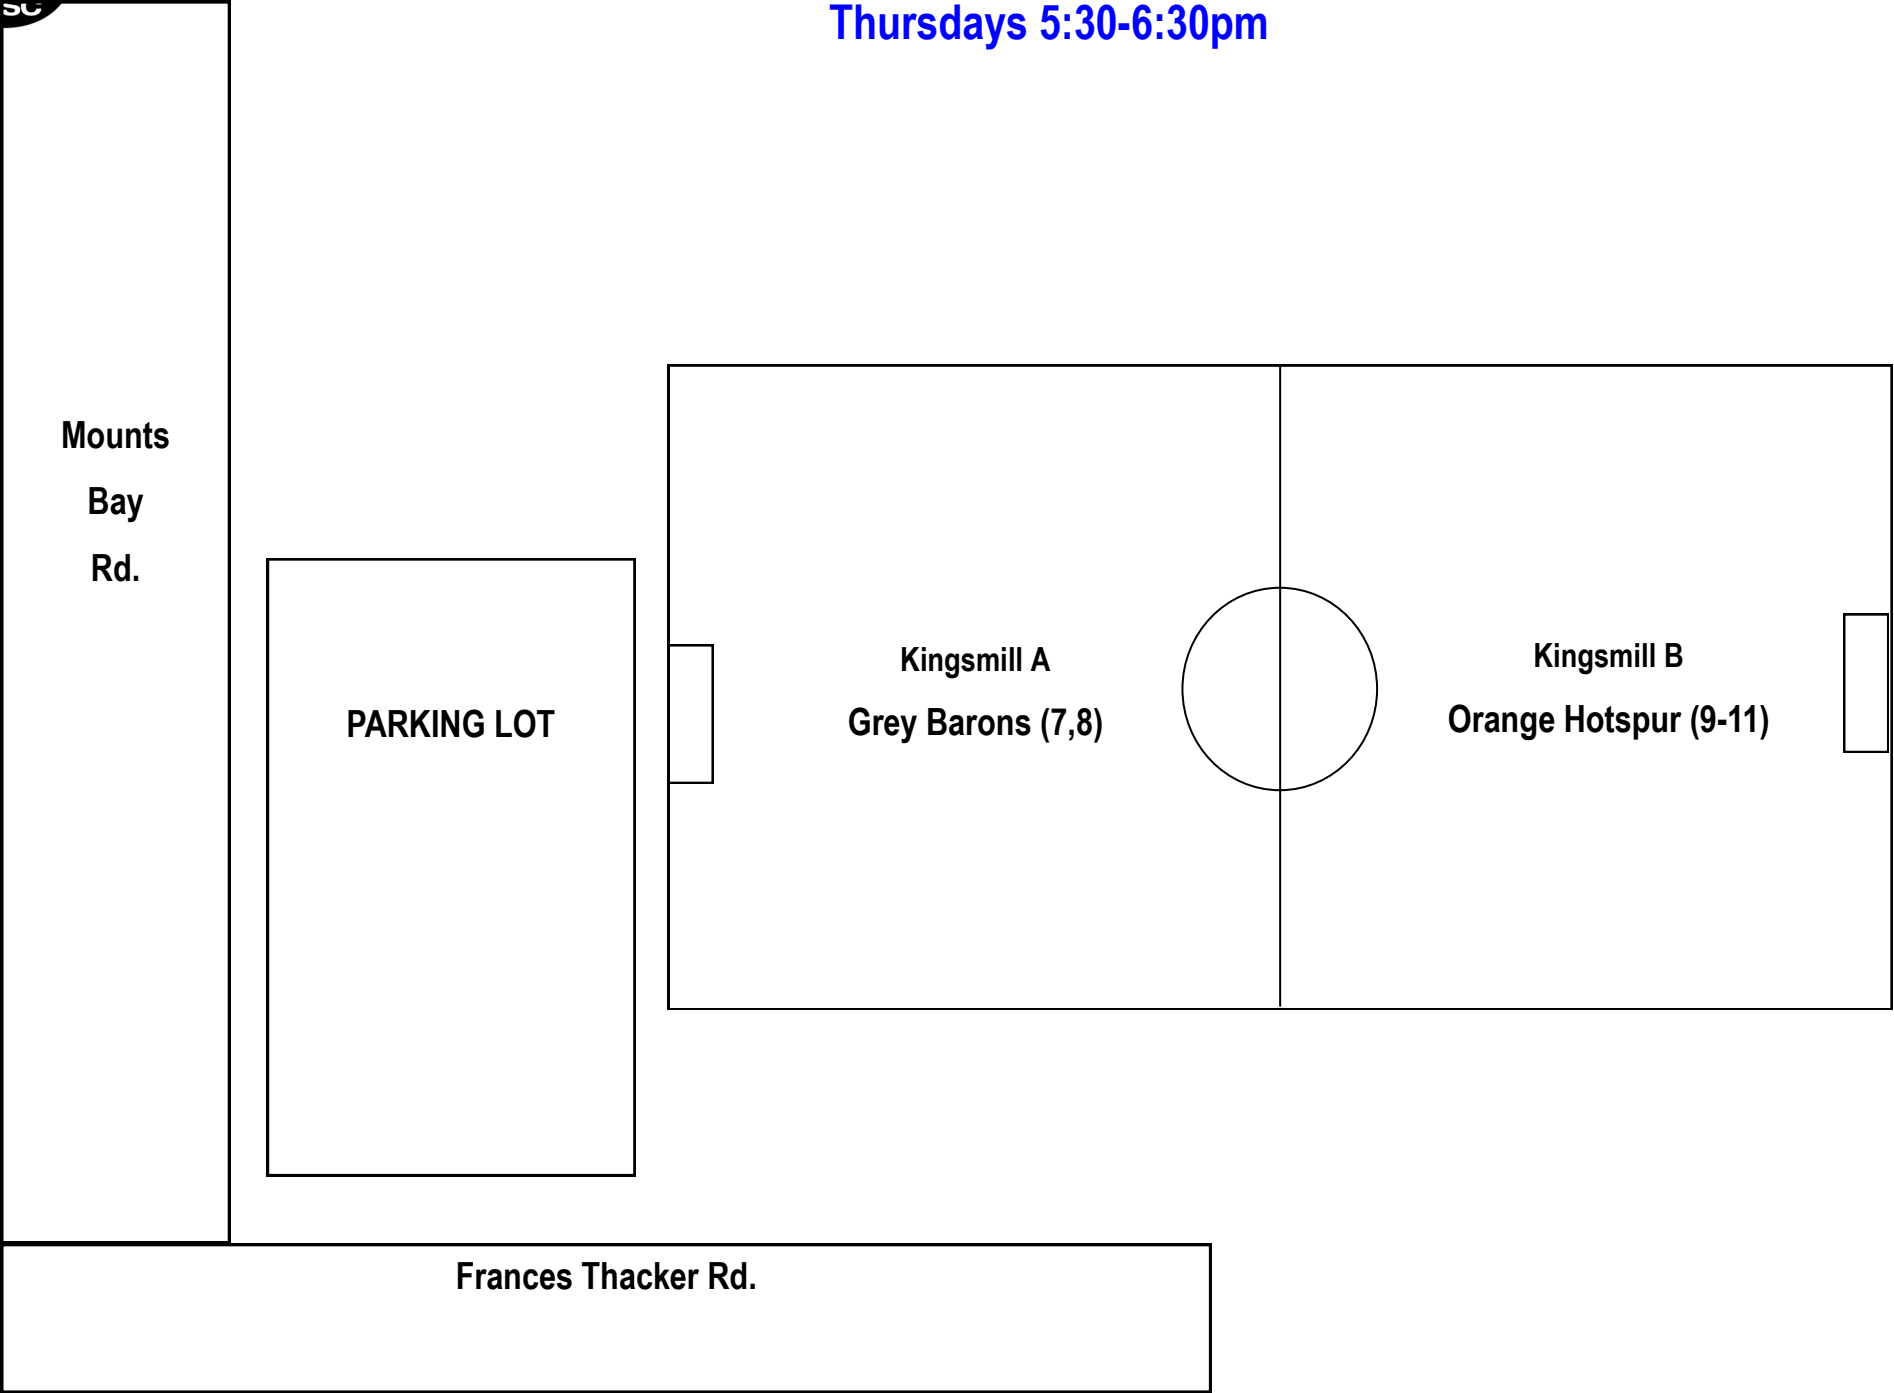

GRASS FIELD LAYOUT FOR WISC/SHARKS REC SOCCER LEAGUE— **KINGSMILL 7-8, 9-11**

Thursdays 5:30-6:30pm

Mounts
Bay
Rd.

PARKING LOT

Kingsmill A
Grey Barons (7,8)

Kingsmill B
Orange Hotspur (9-11)

Frances Thacker Rd.