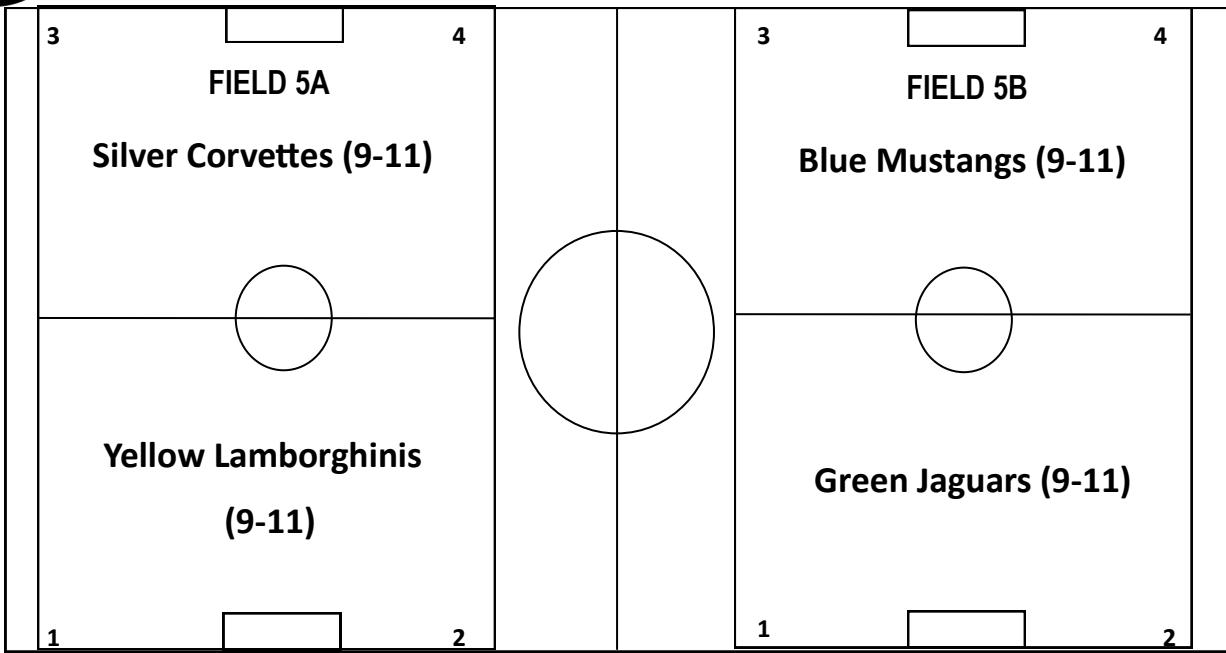

GRASS FIELD LAYOUT FOR WISC/SHARKS REC SOCCER LEAGUE— Monday Practice

WISC Rec Info. Desk

COACHES SHED

PARKING LOT