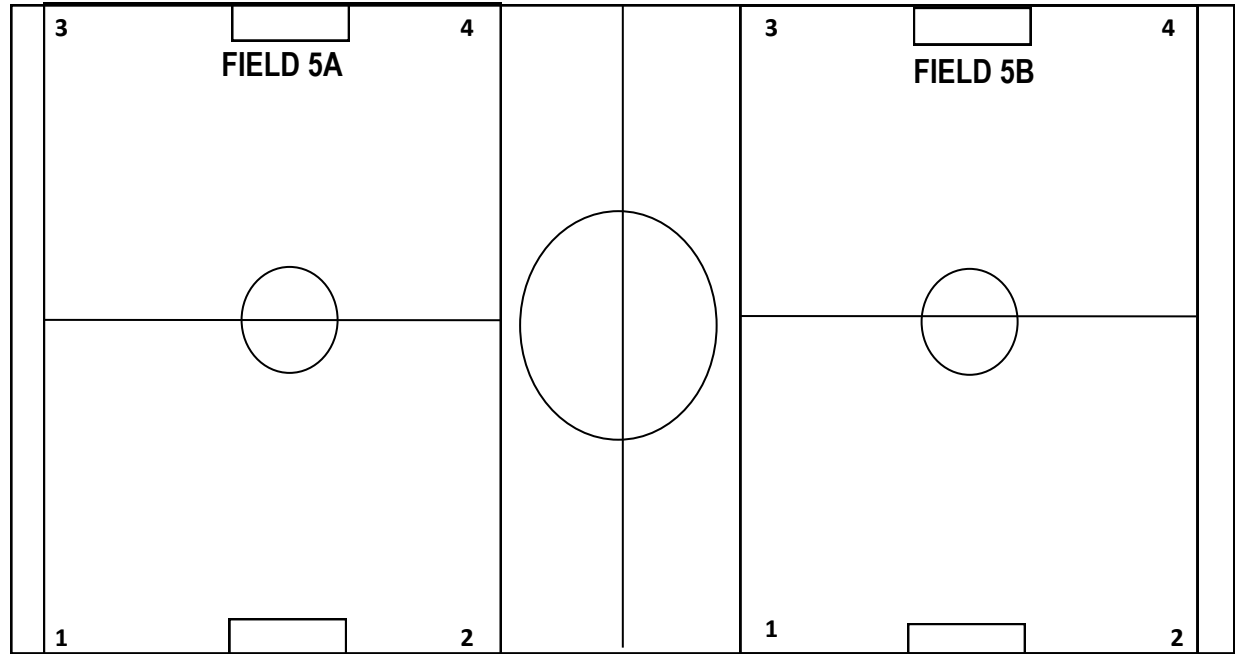

GRASS FIELD LAYOUT FOR WISC/SHARKS REC SOCCER LEAGUE— Game Day

WISC Rec
Info. Desk

COACHES
SHED