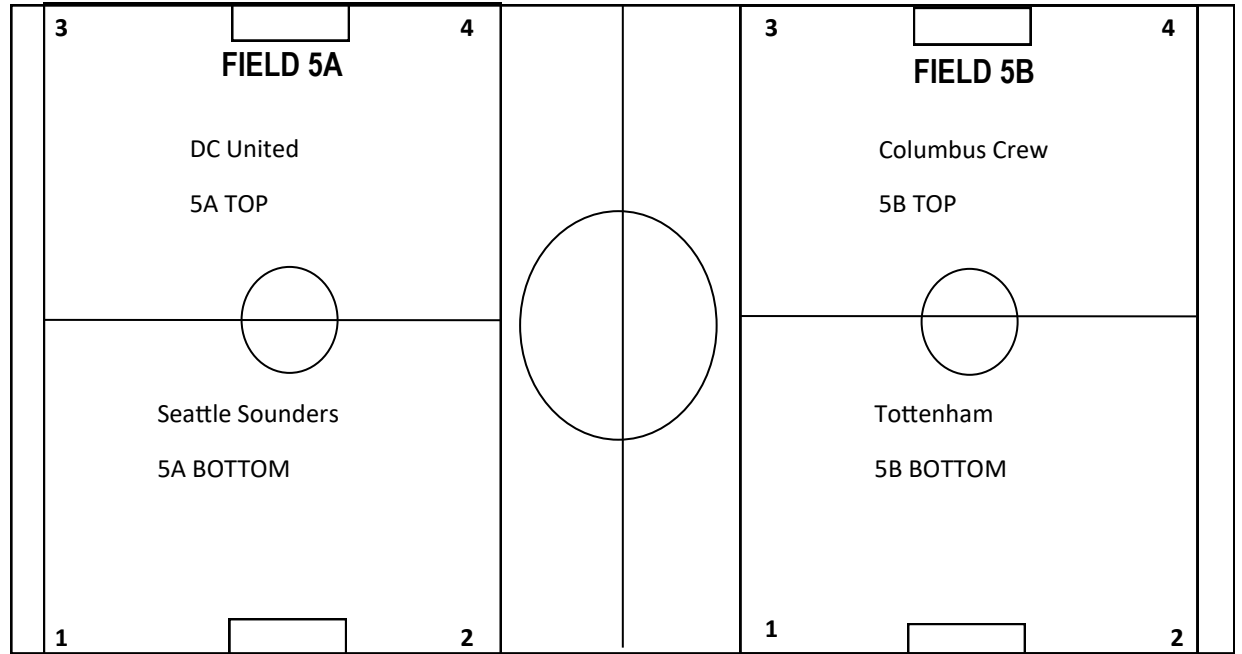

GRASS FIELD LAYOUT FOR WISC/SHARKS REC SOCCER LEAGUE— Monday

WISC Rec Info. Desk

COACHES SHED

PARKING LOT