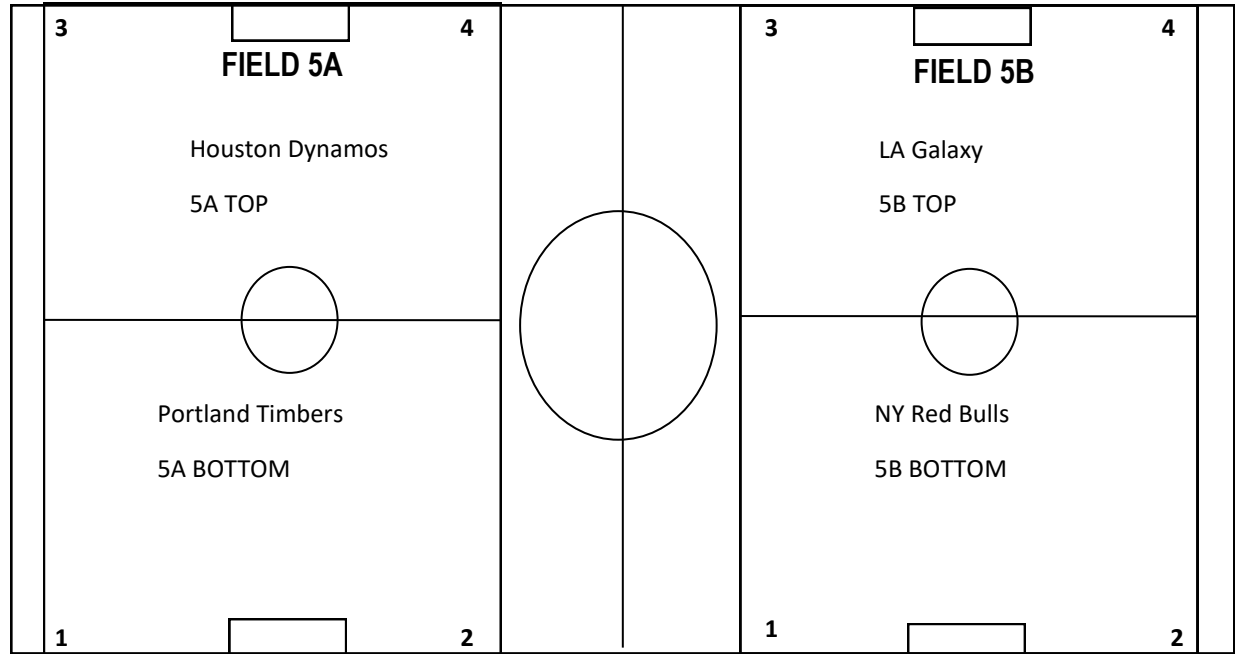

GRASS FIELD LAYOUT FOR WISC/SHARKS REC SOCCER LEAGUE— Thursday

WISC Rec Info. Desk

COACHES SHED

PARKING LOT