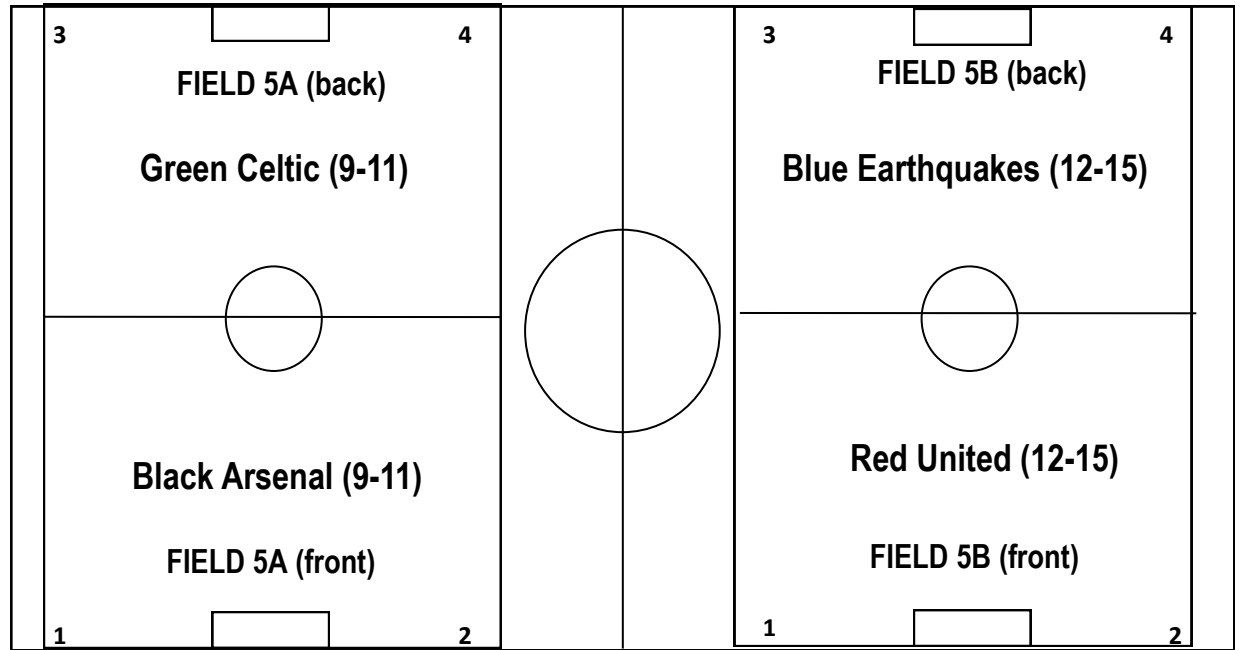

GRASS FIELD LAYOUT FOR WISC/SHARKS REC SOCCER LEAGUE— Monday 7-8, 9-11, 12-15

WISC Rec Info. Desk

COACHES SHED

PARKING LOT