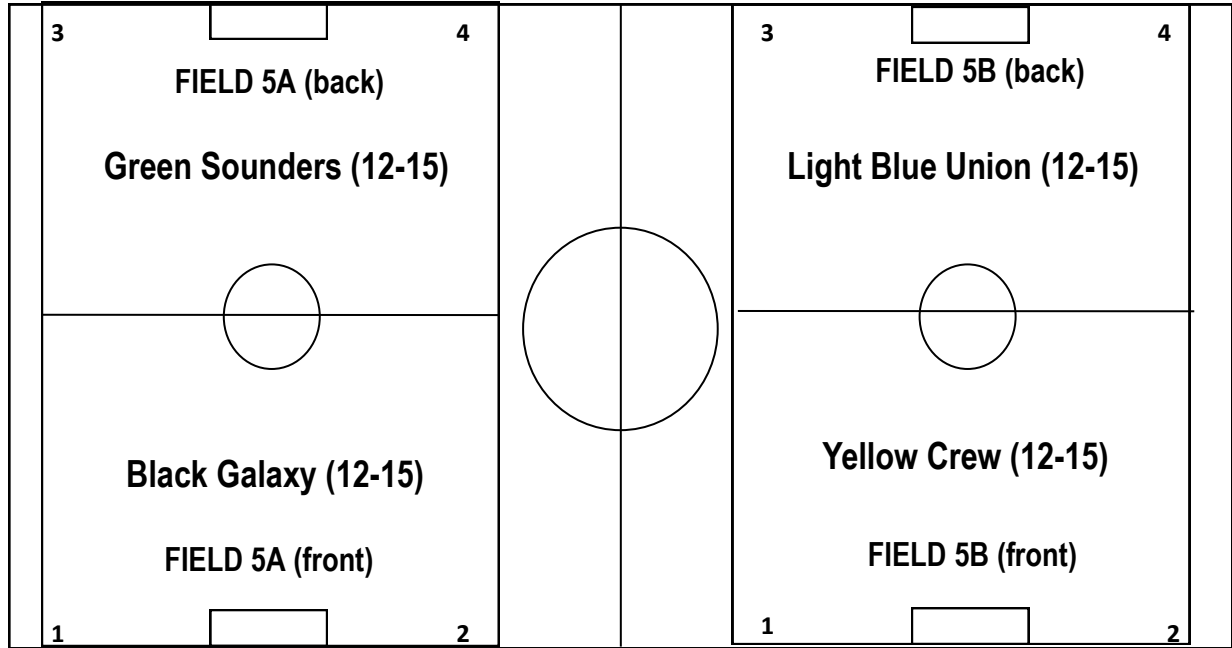

# GRASS FIELD LAYOUT FOR WISC/SHARKS REC SOCCER LEAGUE— Thursday 7-8, 9-11, 12-15

WISC Rec Info. Desk

COACHES SHED

PARKING LOT