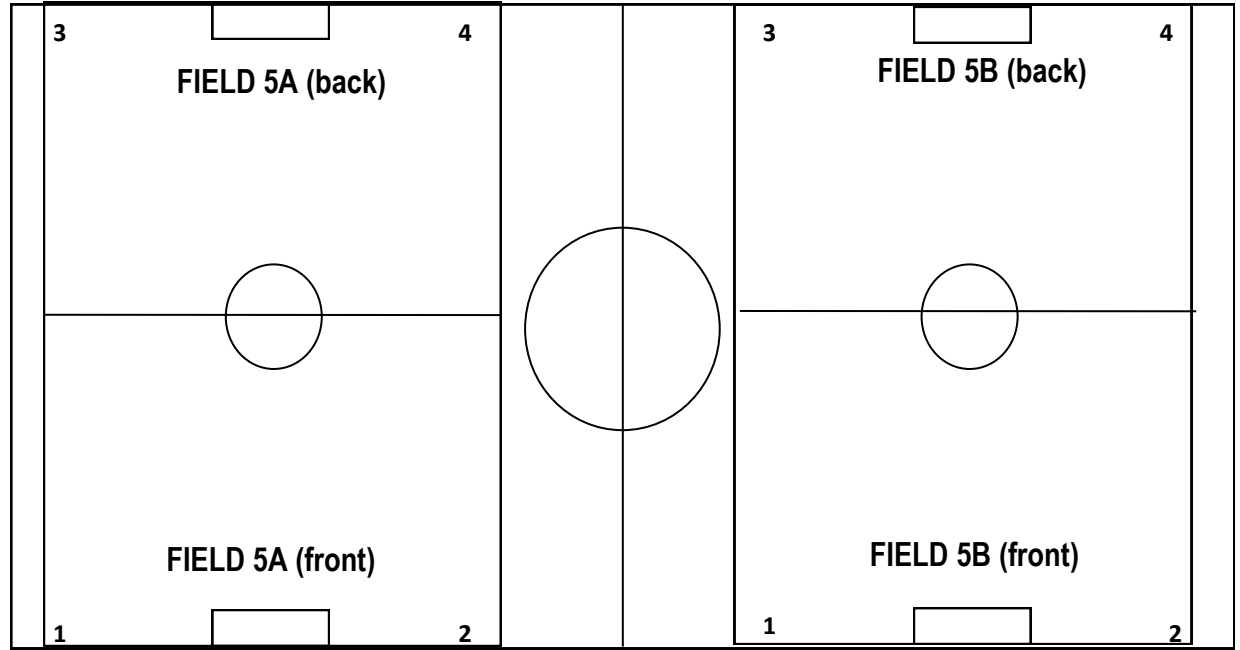

# GRASS FIELD LAYOUT FOR WISC/SHARKS REC SOCCER LEAGUE — Tuesday 4-5, 5-6

WISC Rec Info. Desk

COACHES SHED

PARKING LOT