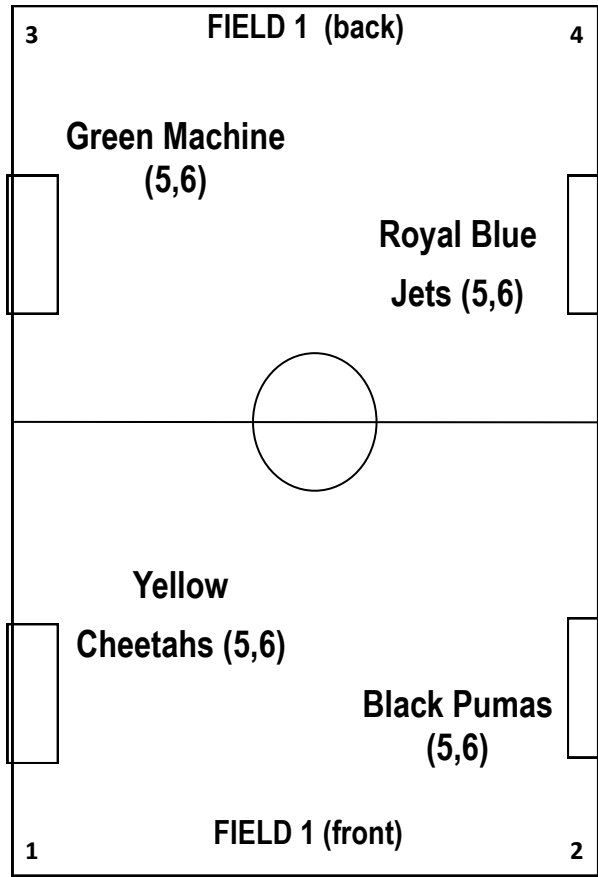

# GRASS FIELD LAYOUT FOR WISC/SHARKS REC SOCCER LEAGUE — Tuesday 4-5, 5-6

WISC Rec Info. Desk

COACHES SHED

PARKING LOT