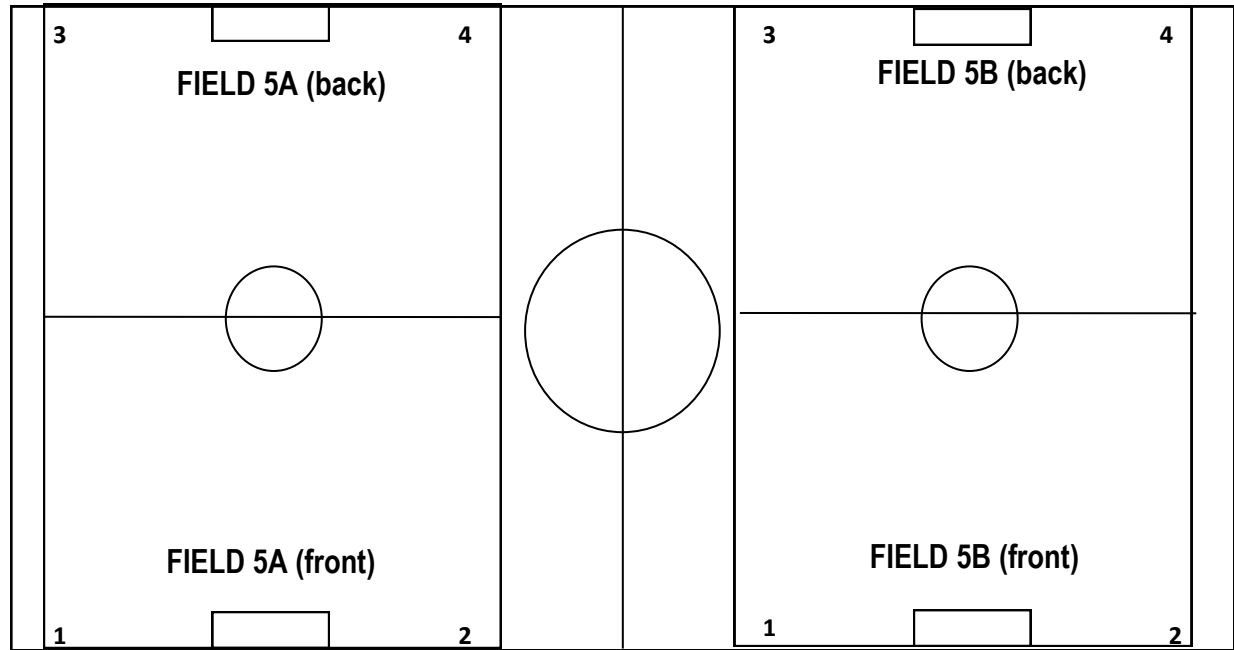

GRASS FIELD LAYOUT FOR WISC/SHARKS REC SOCCER LEAGUE— Wednesday 4-5, 5-6

WISC Rec Info. Desk

COACHES SHED

PARKING LOT