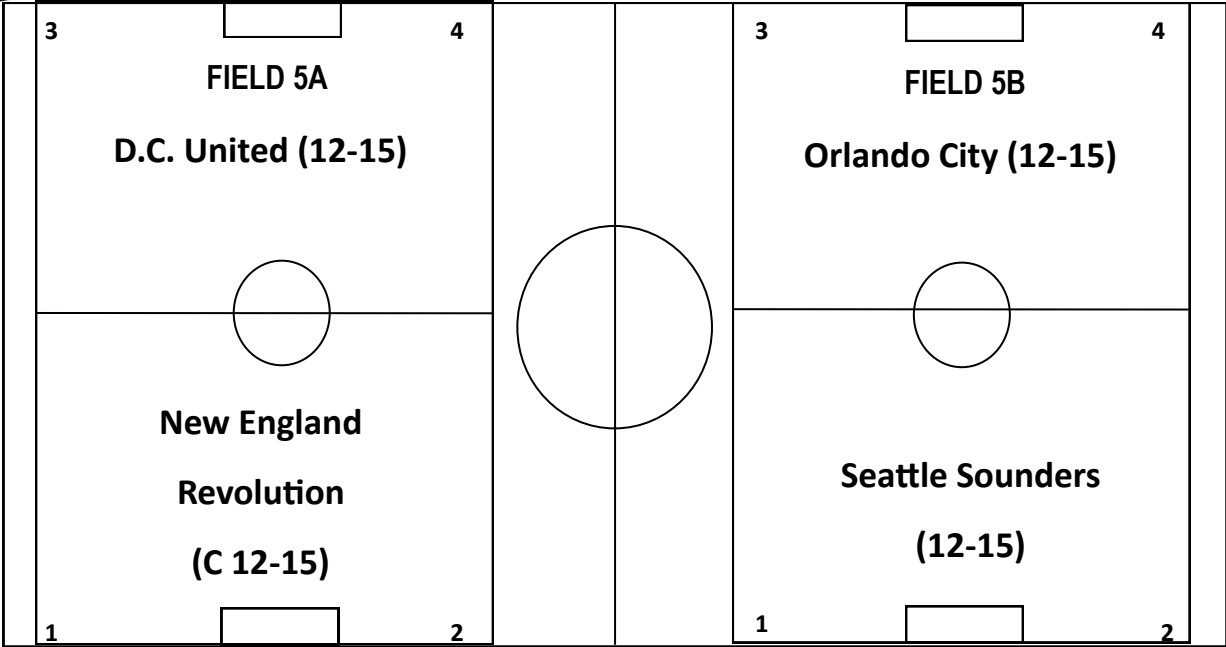

GRASS FIELD LAYOUT FOR WISC/SHARKS REC SOCCER LEAGUE— Thursday Practice

WISC Rec
Info. Desk

COACHES
SHED

PARKING LOT