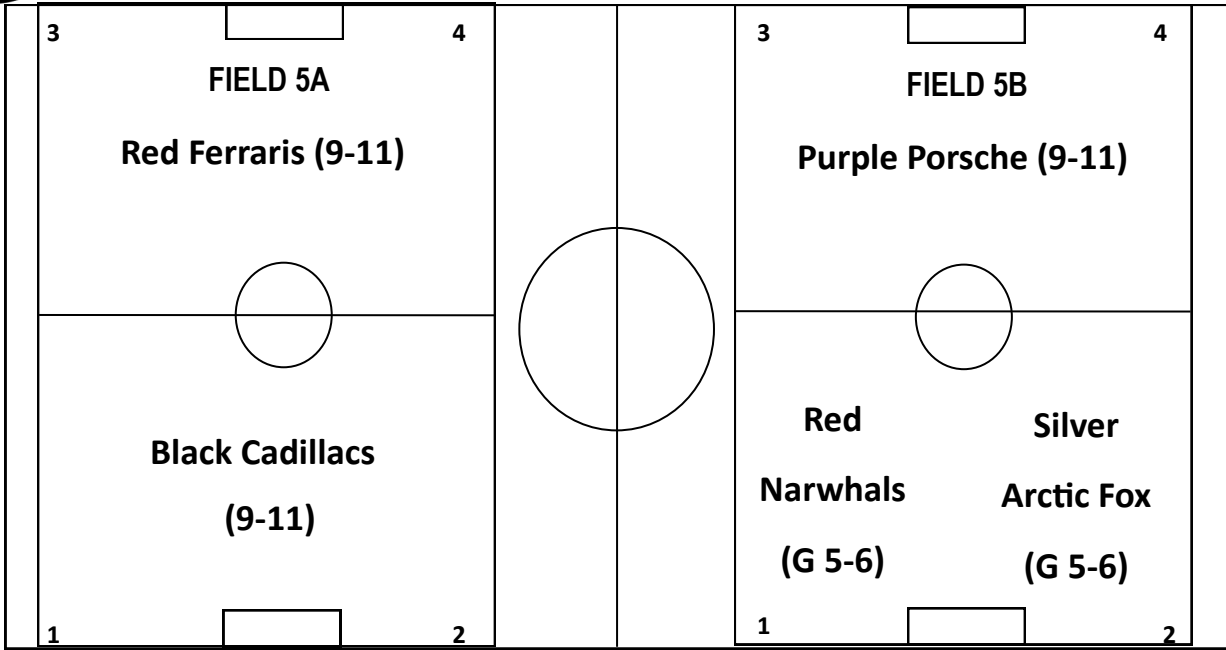

GRASS FIELD LAYOUT FOR WISC/SHARKS REC SOCCER LEAGUE— Tuesday Practice

Red Cardinals (G 4-5)

Pink Flamingoes (G 4-5)

WISC Rec Info. Desk

PARKING LOT