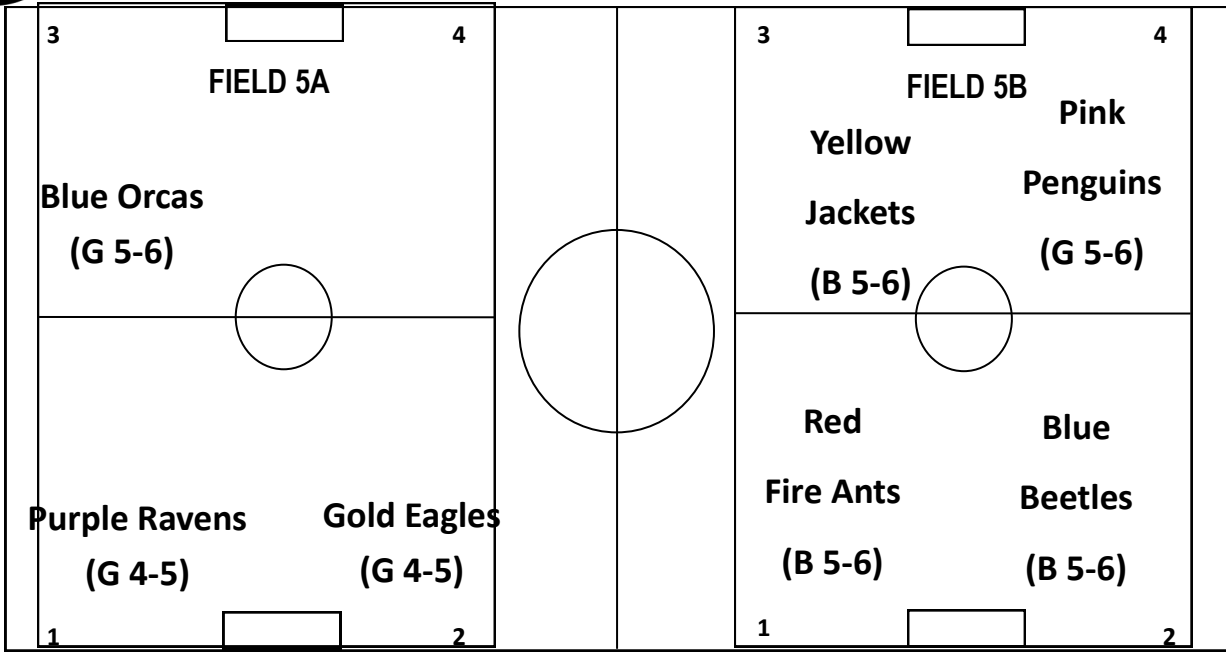

# GRASS FIELD LAYOUT FOR WISC/SHARKS REC SOCCER LEAGUE— Wednesday Practice

WISC Rec Info. Desk

PARKING LOT